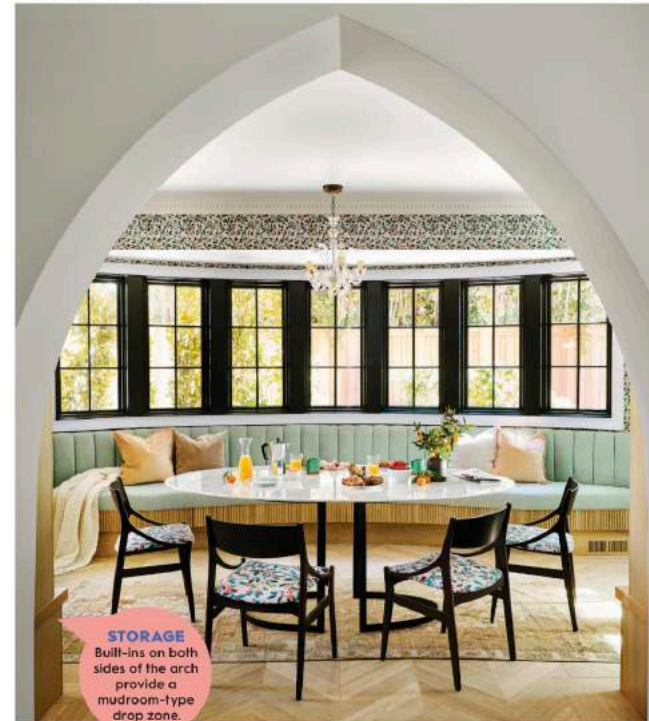

2 STYLE GUIDE

"We're not modern, clean-lined people," Jonathan says. "We love history, and we wanted every space to feel authentic and a little eclectic." This room strikes a balance between their playful style and the home's architecture with the curved bank of new-to-look-old windows (painted

black to reference historical leaded glass) and a bubbly citrus pattern on the Clementine Sprigs wallpaper and chairs (spoonflower.com). The green in both the pattern and the bench's Crypton Mambo Mint fabric was chosen to connect to the adjoining kitchen's deep green cabinets.

3 DETAILS

Stymied by supply chain issues, Zoëy remembered she had stored this Venetian glass chandelier. "I've been collecting vintage treasures for a long time," she says, "and this is one of my favorite things, so I loved the idea of putting it in a space where we could admire it every day." ■

STORAGE
Built-ins on both sides of the arch provide a mudroom-type drop zone.

HOME TOUR
See Jonathan and Zoëy's home in *Reveal's* Summer issue on newsstands June 24 or at magazines.com/RevealSummer.